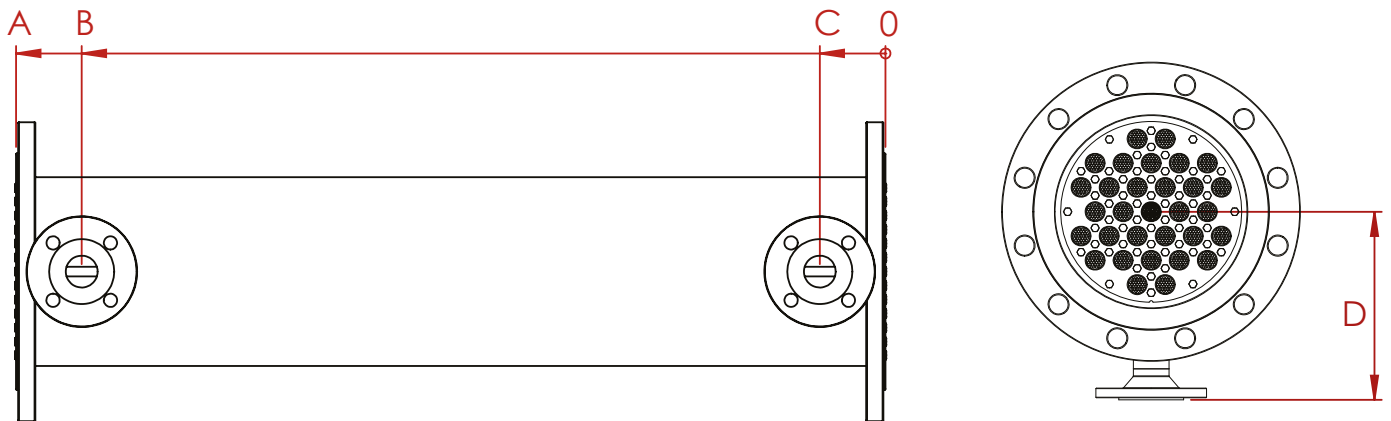

LIQTECH CERAMICS

Connections LD Housings

Flanges for:

	Permeate	Feed
LD-7	DN25, PN16	DN125, PN16
LD-13	DN32, PN16	DN200, PN16
LD-31	DN40, PN16	DN250, PN16
LD-67	DN50, PN16	DN350, PN10
LD-99	DN65, PN16	DN400, PN10
LD-137	DN80, PN16	DN500, PN10

Measurements mm

	A	B	C	D
LD-7	1178	1089	89	165
LD-13	1178	1089	89	215
LD-31	1178	1089	89	255
LD-67	1178	1089	89	320
LD-99	1178	1089	89	340
LD-137	1178	1079	99	400

CONTACT US

Contact Liqtech for more information on how we can help you with your clean water needs.